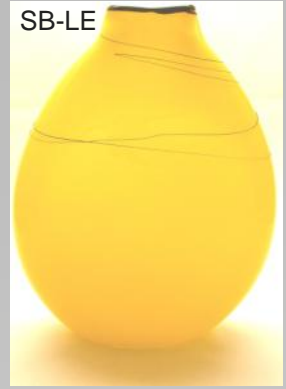

# Starburst Vessels

**“Starburst Vessels”** 15 x 12 x 5 in.

Tasty colors available: *Lemon, Cherry, Coconut, Tangerine and Lime*

This unique vessel design of Samuel’s has a flattened tear drop shape that is a delightful surprise. Created in bright “fruit” colors, with a dramatic black lip wrap and crazy string.